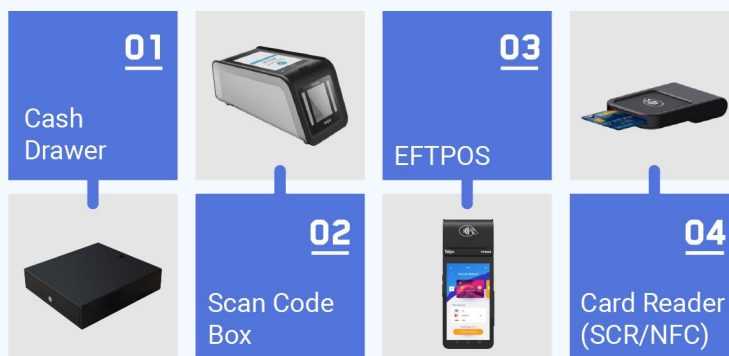

C1 Android Cash Register

OS	Telpe OS (Based on Android 13)
Processor	Quad-Core 2.0GHz
Memory	2GB RAM, 16GB ROM ※ 4GB RAM, 64GB ROM, Ext. TF card slot ※ 8GB RAM, 128GB ROM
Display	Main Display: 15.6-inch, 1920*1080 ※ Customer Display: 15.6-inch, 1920*1080 ※ Customer Display: 10.1-inch, 1280*800 ※ Customer Display: 10.1-inch, 1024*600 ※ Customer Display: LED
※ Camera	Single-lens Camera Dual-lens Camera 3D Depth Sensing Camera
※ Printer	Paper width 80mm, Φ80mm, with auto cutter Paper width 58mm, Φ50mm
Communications	Wi-Fi/Bluetooth/Ethernet ※ LTE/WCDMA/GPRS
Peripheral Ports	4 USB, 1 Micro USB, 1 RJ11, 1 RJ12, 1 RJ45, 1 Audio Jack
Audio	Digital Audio Speaker ※ Microphone
Power Supply	24V/2.5A
Others	1 Power Key
Dimensions (mm)	386(L)*197(W)*378(H)
Environmental	Operating temperature: -5°C~ 45°C Storage temperature: -25°C~ 60°C
※ MDM	Mobile Device Management
Certification	CE, BIS, FCC, GMS

Note: All specifications are subject to change without prior notice.
※ Optional

※ ACCESSORIES

APPLICATION

- Restaurant
- Convenience Store
- Supermarket
- Cosmetics Store
- Hotel

Telepower Communication Co., Ltd.

www.telpe.com.cn

+86 18603080594

business@telpe.com

Foshan City, Guangdong, China

©Copyright 2024 Telepower Communication Co., Ltd. All Rights Reserved.