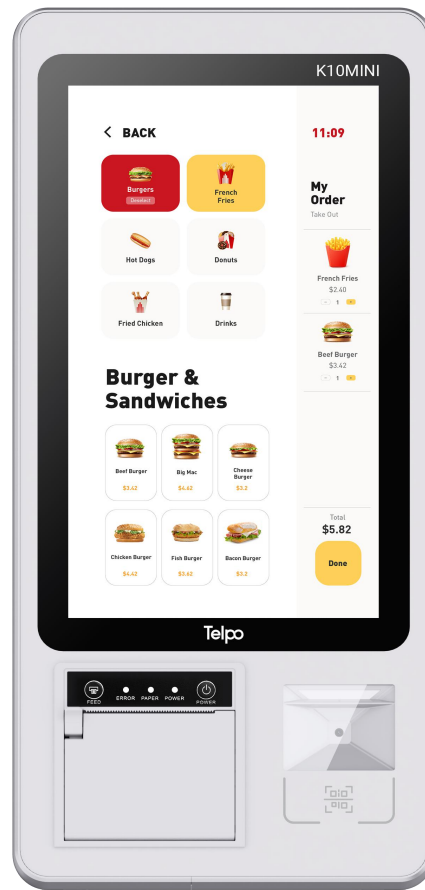

Telpo

K10MINI

Self-service Kiosk

Android

11.6-inch

Printer

QR Code

Wi-Fi

Telpo MDM

11.6-inch

Thermal Printer
Paper width:
58mm, Φ 50mm

Barcode Scanner

Audio

Desk-stand

K10MINI Self-service kiosk

OS	Telpo OS (based on Android 11)
Processor	Hexa-Core 1.8GHz
Memory	4GB RAM, 64GB ROM
Display	11.6-inch, 1366*768
Thermal Printer	Paper width 58mm, Φ 58mm
ID/2D Barcode Scanner	Support
Communications	Wi-Fi/Bluetooth/Ethernet
Peripheral Ports	4 USB, 1 RJ45, 1 RS232, 1 DC
Audio	Digital Audio Speaker, Microphone
Power Supply	12V/5A
※ Stand	Desk-stand Wall-mounting Bracket
Dimensions (mm)	425(L)*197(W)*88(H)
Shipping Box Dimensions (mm)	575(L)*300(W)*190(H)
Weight (kg)	3.5kg
Environmental	Operating temperature: $-5^{\circ}\text{C} \sim 45^{\circ}\text{C}$ Storage temperature: $-25^{\circ}\text{C} \sim 60^{\circ}\text{C}$
※ MDM	Mobile Device Management

APPLICATION

- Retail
- Restaurant
- Convenience Store
- Supermarket
- Hotel

Note: All specifications are subject to change without prior notice.
※ Optional

Telepower Communication Co., Ltd.

www.telpo.com.cn