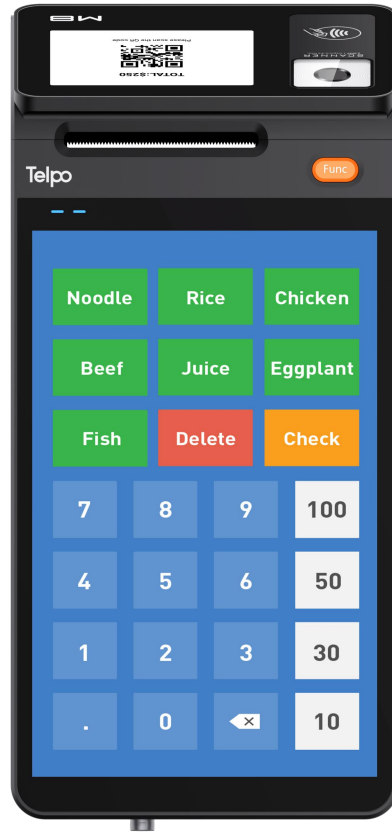

# Telpo

## Android POS

Android

Quad-Core

8-inch

Fiscal

Printer

4G

Rich Interfaces

Telpo MDM

Functional Key

8-inch Screen

Sealing Screw

QR-code Reader

NFC

Thermal Printer  
Paper width:  
58mm,  $\Phi$ 50mm

3.2-inch Customer  
Display(Optional)

# M8 Android POS

OS	Telpe OS (Based on Android 12)
Processor	Quad-Core 2.0GHz
Memory	2GB RAM, 16GB ROM, Ext. TF card slot ※ 4GB RAM, 64GB ROM
Display	Main Display: 8-inch, 800*1280 ※ Customer Display: 3.2-inch, 240*320
Keypad	1 power key, 2 volume keys 1 functional key
Indicator	2 lights
Thermal Printer	Paper width: 58mm, Φ50mm
※ Contactless Card Reader	ISO14443 Type A/B, Mifare
Camera	2M Pixel, fixed focus (Barcode software decoding)
SIM Slots	2 Nano SIMs ※ eSIMs
※ SAM Slots	2 SAMs
Communications	LTE/WCDMA/GPRS/Wi-Fi/Bluetooth
※ GPS	Built-in
Peripheral Ports	1 Type-C, 4 USB-A, 1 RJ12 (drawer port), 1 RJ11 (RS232), 1 RJ45
Audio	Digital Audio Speaker, Microphone
Power Supply	12V/3A
Battery	7.6V/3000mAh, Li-ion
Dimensions (mm)	271 (L)*124 (W)*91 (H)
Environmental	Operating temperature: -5°C~ 45°C Storage temperature: -25°C~ 60°C
※ MDM	Mobile Device Management
Certification	CE, RoHS