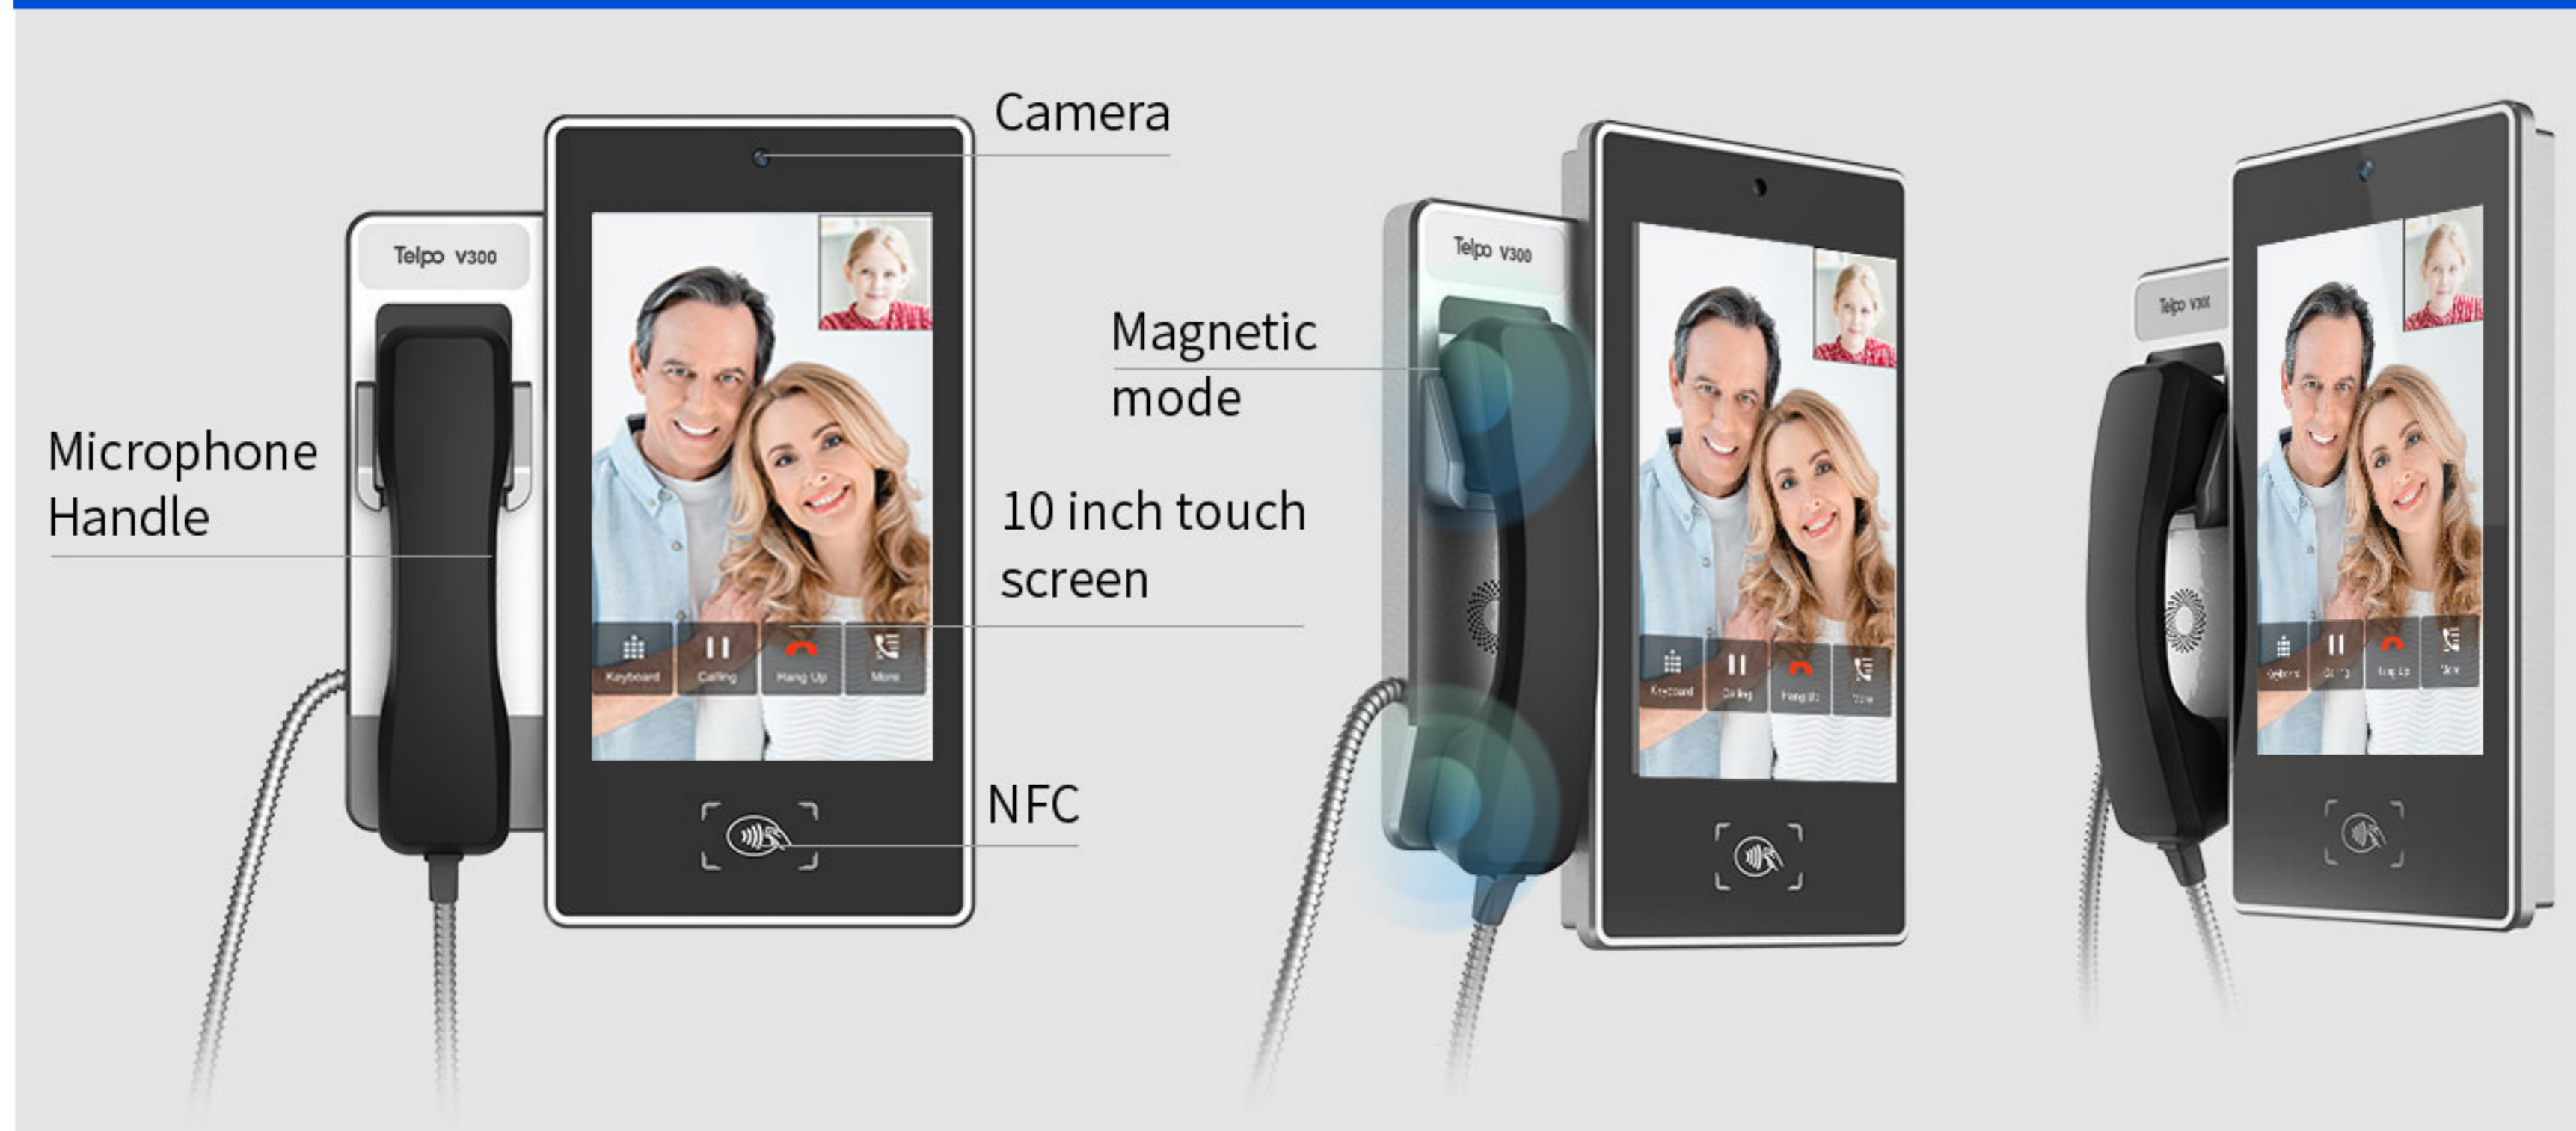

V300

Outdoor Video Phone

Specification

OS	Android 9.0
Processor	Octa-Core 1.8GHz
Memory	2GB DDR, 16GB eMMC
Display	10-inch, 800*1280
Camera	Single-lens Camera, 2MP
Handset	Support
Contactless Card Reader	ISO14443 Type A, Mifare
Communications	Ethernet/WiFi LTE (Optional)
Peripheral Ports	RJ45, Micro USB, DC
Video	Video Resolution: Up to 1080P@24FPS Support H.264
Audio	Digital Audio Speaker, Microphone Support Opus, G.722, G.711a/u, G.729ab, iLBC, etc
Power Supply	12V/2A
Dimensions (mm)	350 (L)*255 (W)*40.5 (H)
Power Supply	12V/1.5A
Environmental	Operating temperature: -20°C ~ 55°C Storage temperature: -25°C ~ 60°C

Note: Reserve the right to change the parameters without prior notice.

Details