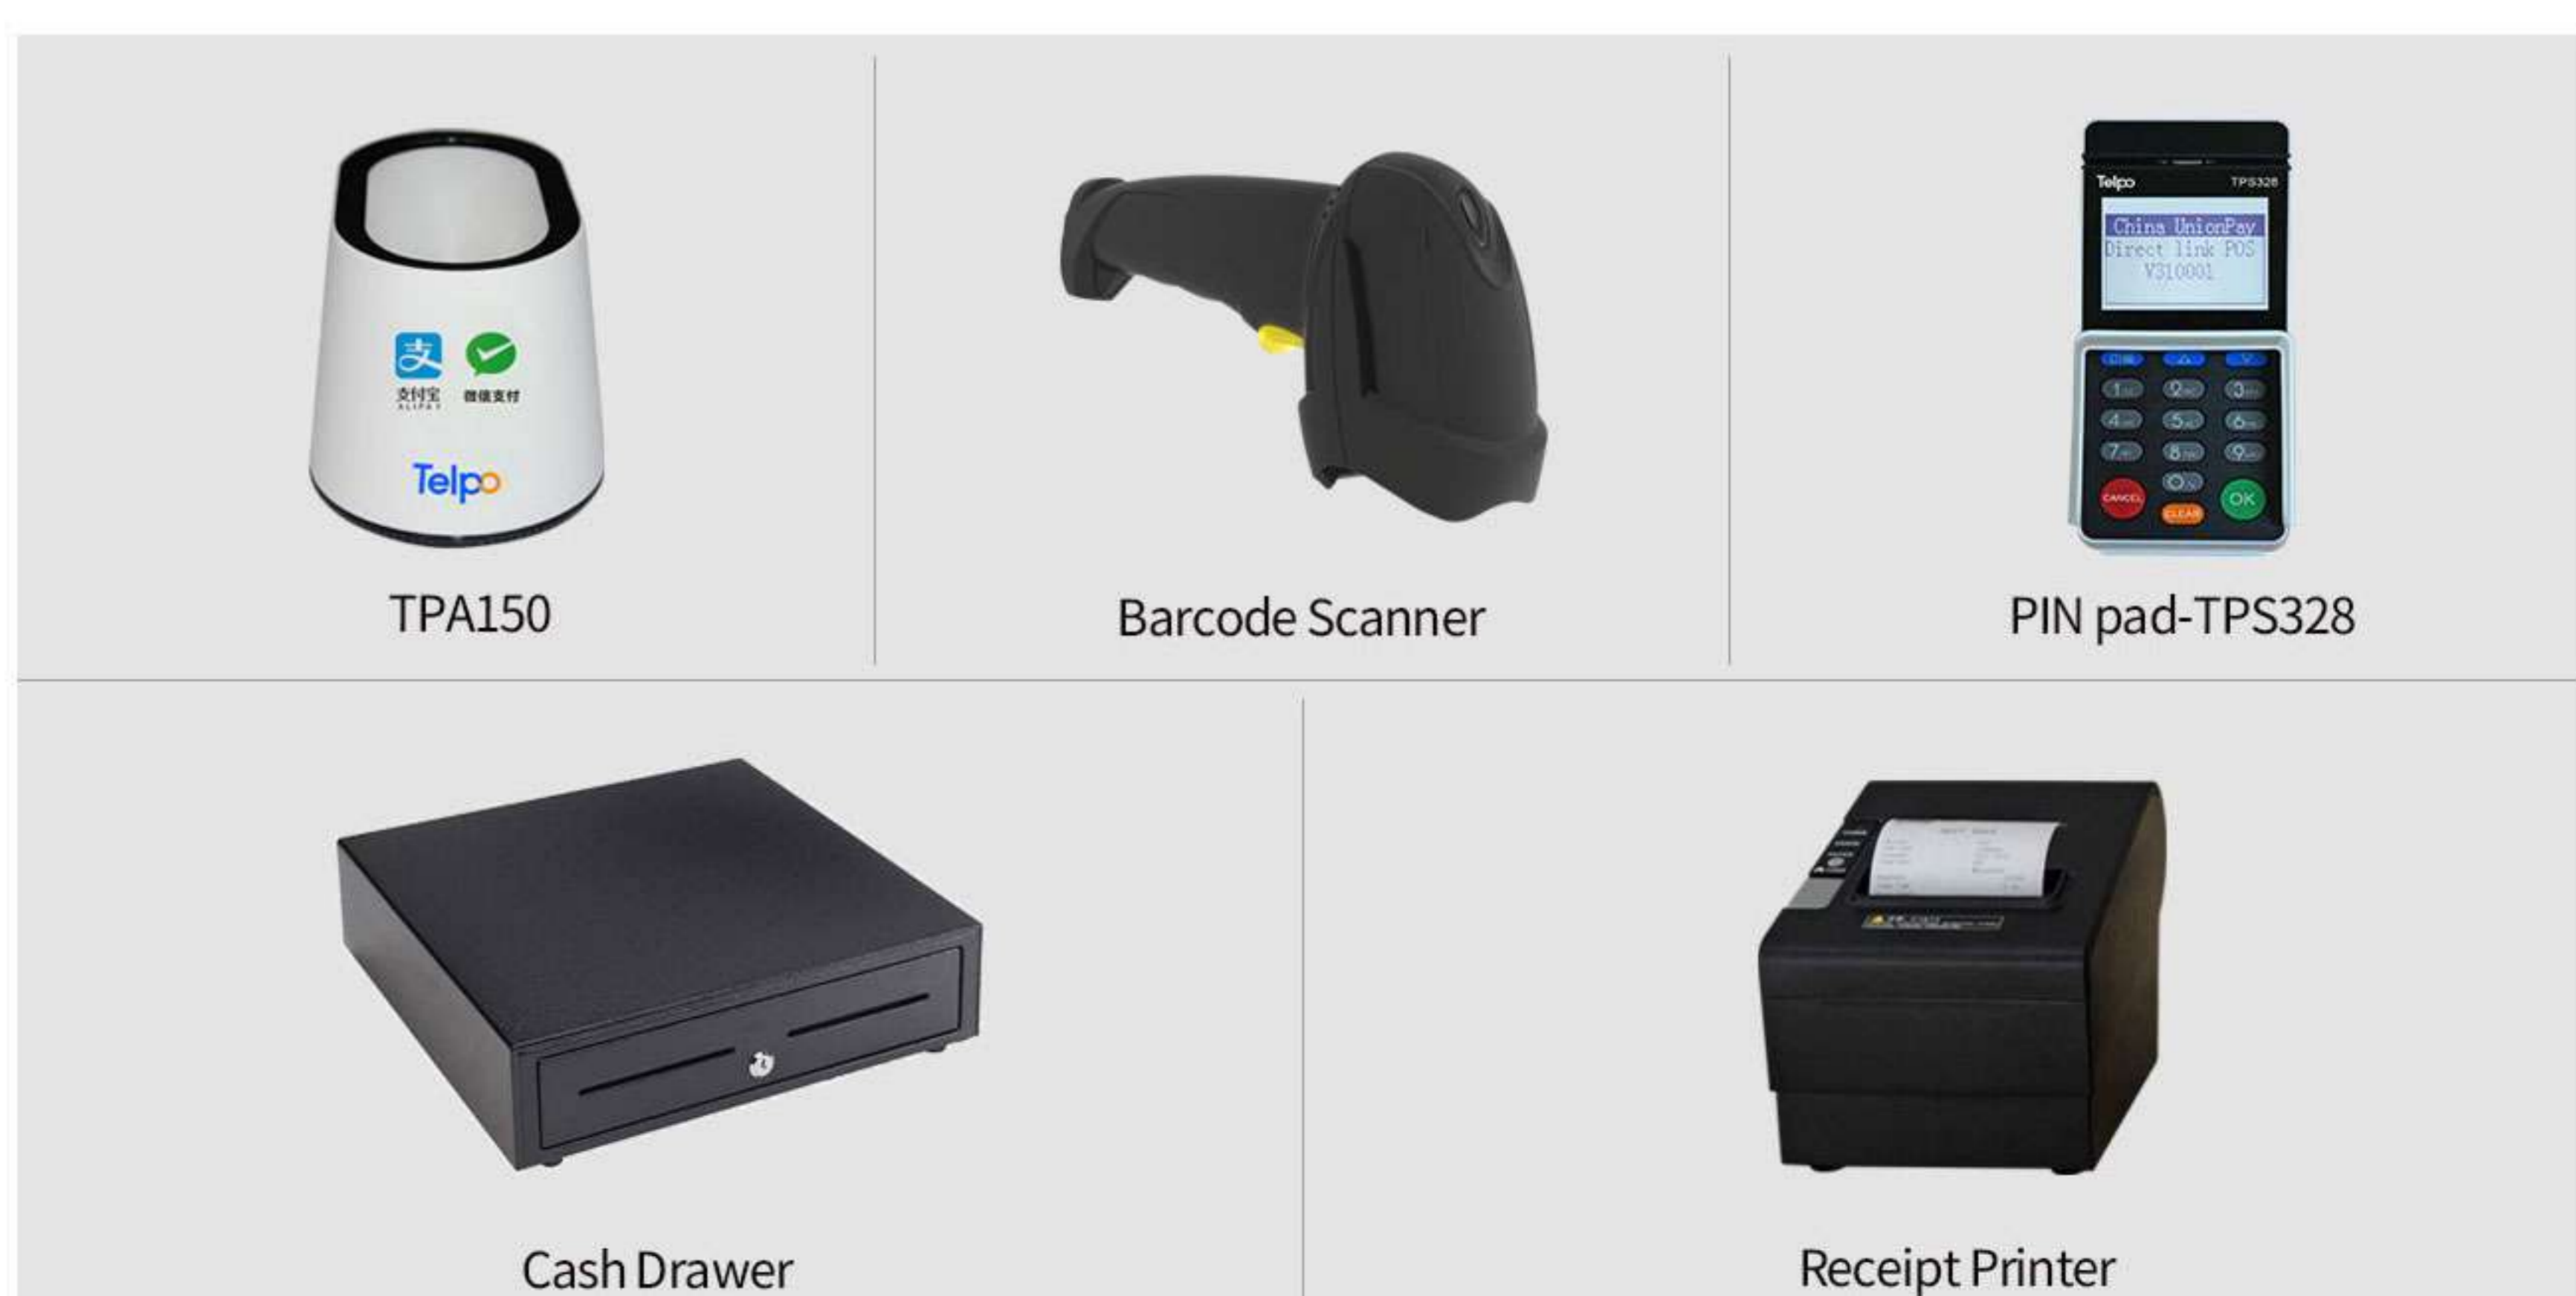

Optional Accessories

Telepower Communication Co.,Ltd.

www.telpo.com.cn
Tel:+86-757-86227898
E-mail:business@telpo.com
Add:Foshan City,Guangdong Province,China