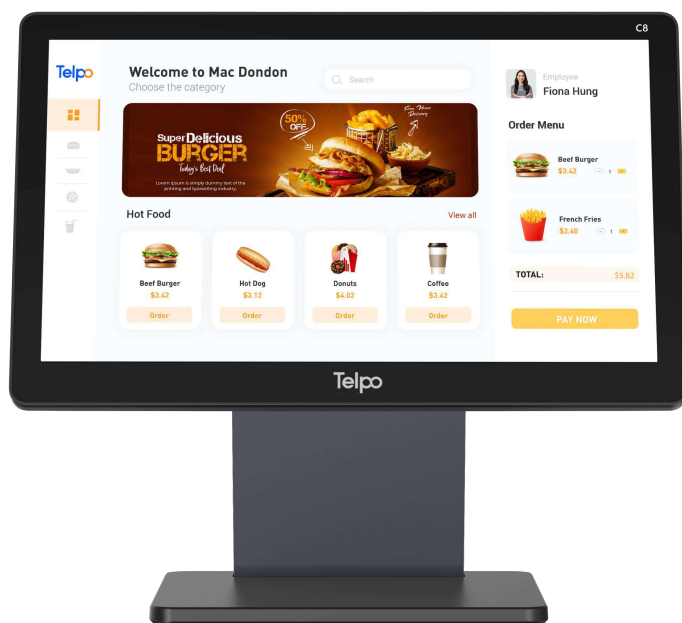

Telpo

C8

Android Cash Register

Android

Dual Screen

Face

Card Reader

Rich Interface

Telpo Cloud

15.6"+15.6"

15.6-inch, 1920*1080
※15.6-inch, 1920*1080 or
above

15.6"+10.1"

15.6-inch, 1920*1080
※15.6-inch, 1920*1080 or
above

15.6"+10.1"

15.6-inch, 1920*1080
※10.1-inch, 1280*800 or
above

15.6"+LED

15.6-inch, 1920*1080
※ LED

15.6"

15.6-inch, 1920*1080

C8 Android Cash Register

OS	Android 11 or above
Processor	Dual-Core 1.8GHz + Quad-Core 1.4GHz or above
Memory	2GB DDR, 16GB eMMC, Ext. TF card slot ※ 4GB DDR, 64GB eMMC ※ 8GB DDR, 128GB eMMC
Display	Main Display: 15.6-inch, 1920*1080 ※ Customer Display: 15.6-inch, 1920*1080 or above ※ Customer Display: 10.1-inch, 1280*800 or above ※ Customer Display: LED
※ Camera	Single-lens Camera Dual-lens Camera 3D Depth Sensing Camera
Communications	WiFi/Bluetooth/Ethernet LTE/WCDMA/※ GPRS
※ Smart Card Reader	Support
※ Contactless Card Reader	ISO14443 Type A/B, Mifare
Peripheral Ports	4 USB, 1 Micro USB, 1 RJ11, 1 RJ12, 1 RJ45, 1 Audio Jack
Audio	Digital Audio Speaker
Power Supply	12V/3A
Others	1 Power Key
Environmental	Operating temperature: -5°C~ 45°C Storage temperature: -25°C~ 60°C
※ MDM	Mobile Device Management
Certification	CE, FCC