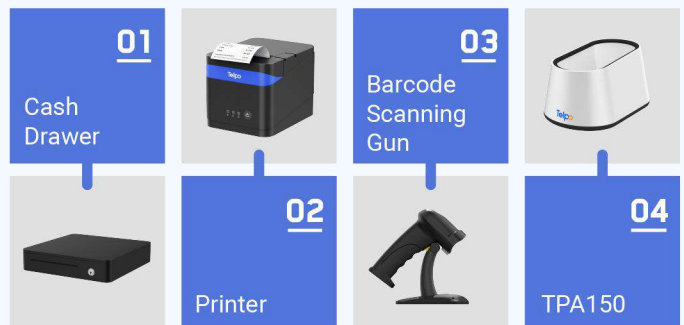

※ ACCESSORIES

Telepower Communication Co.,Ltd.

- www.telpo.com.cn
- +86 18603080594
- business@telpo.com
- Foshan City, Guangdong, China

©Copyright 2022 Telepower Communication Co., Ltd. All Rights Reserved.