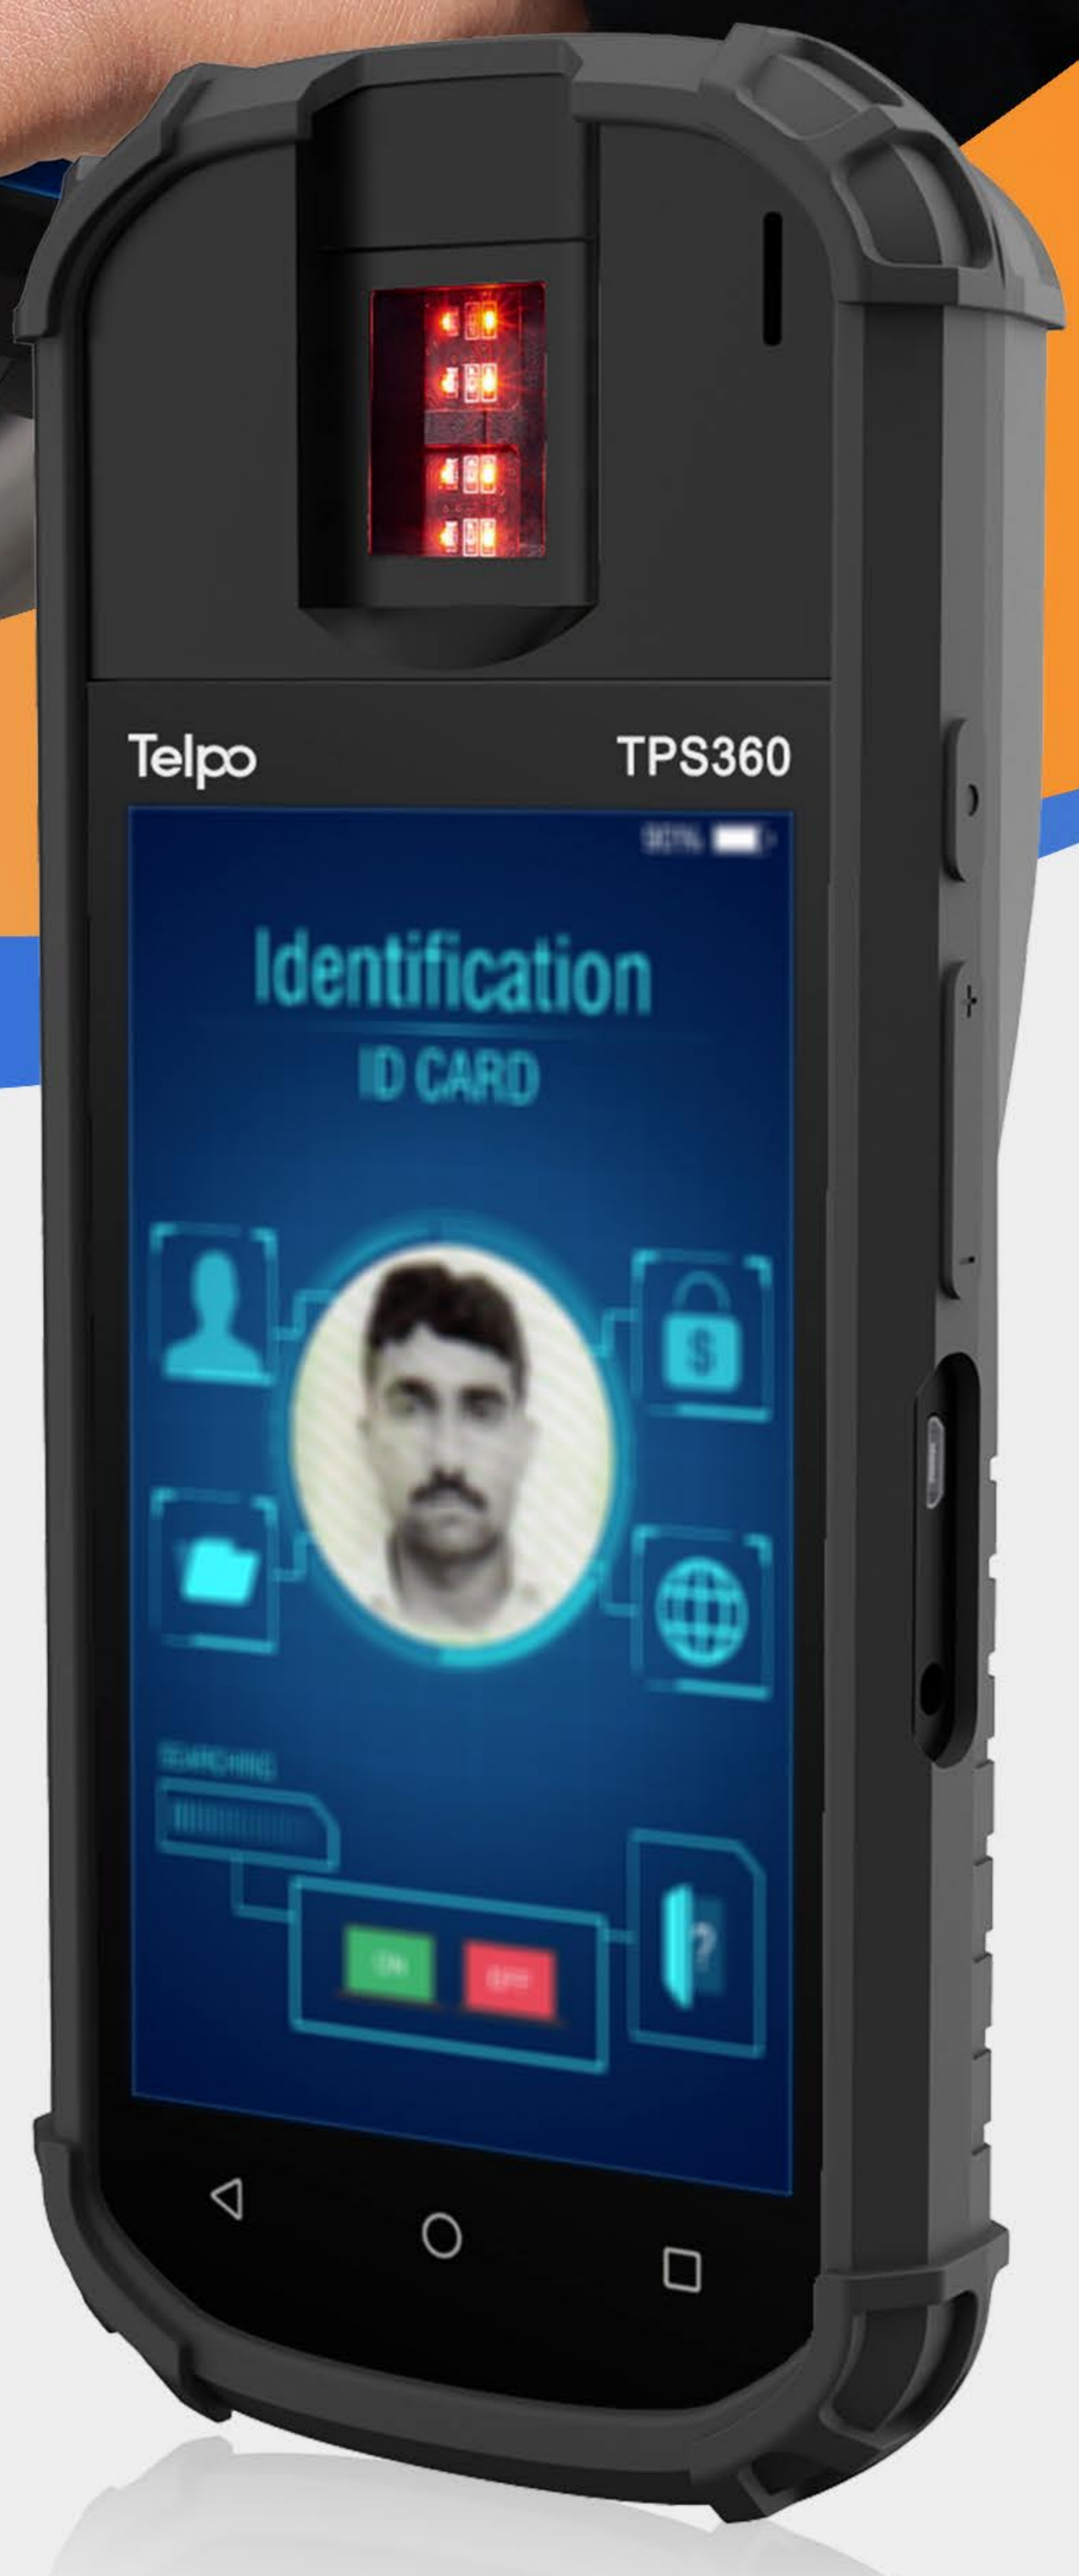

TPS360

Handheld Biometric Terminal

Certification

Features

- Android
- Telpo MDM
- Fingerprint
- Smartcard
- NFC
- QR Code
- SAM
- Big Battery

TPS360

Handheld Biometric Terminal

Application

Citizen Identity Management

Register and Voter Verification

Mobile Law Enforcement

Border Control

KYC (Know Your Customer)

Specification

OS	Android 11
Processor	Quad-Core 2.0GHz
Memory	2GB DDR, 16GB eMMC, Ext. TF card slot 3GB DDR, 32GB eMMC (Optional) 4GB DDR, 64GB eMMC (Optional)
Display	5-inch, 720*1280
Smart Card Reader (Optional)	ISO7816
Contactless Card Reader (Optional)	ISO14443 Type A/B, Mifare
Fingerprint Scanner (Optional)	FBI PIV / FBI Mobile ID FAP20 Sensing Area: 15.24mm x 20.32mm Resolution: 500 DPI
Front Camera (Optional)	5MP, auto focus
Rear Camera (Optional)	13MP, auto focus (Barcode software decoding)
SIM Slots	2 SIMs 1 SIM+1 SAM (Optional)
Communications	LTE/WCDMA/GPRS/WiFi/Bluetooth
GPS (Optional)	Built-in
Peripheral Ports	1 Micro USB, 1 DC Charge
Audio	Digital Audio Speaker, Microphone
Power Supply	5V/2A
Battery	3000mAh, Li-ion 5000mAh, Li-ion (Optional)
Dimensions (mm)	200 (L)*84 (W)*31 (H) 200 (L)*84 (W)*36 (H) (Optional)
Environmental	Operating temperature: -5°C ~ 45°C Storage temperature: -25°C ~ 60°C
MDM (Optional)	Mobile Device Management
Certification	CE, FCC