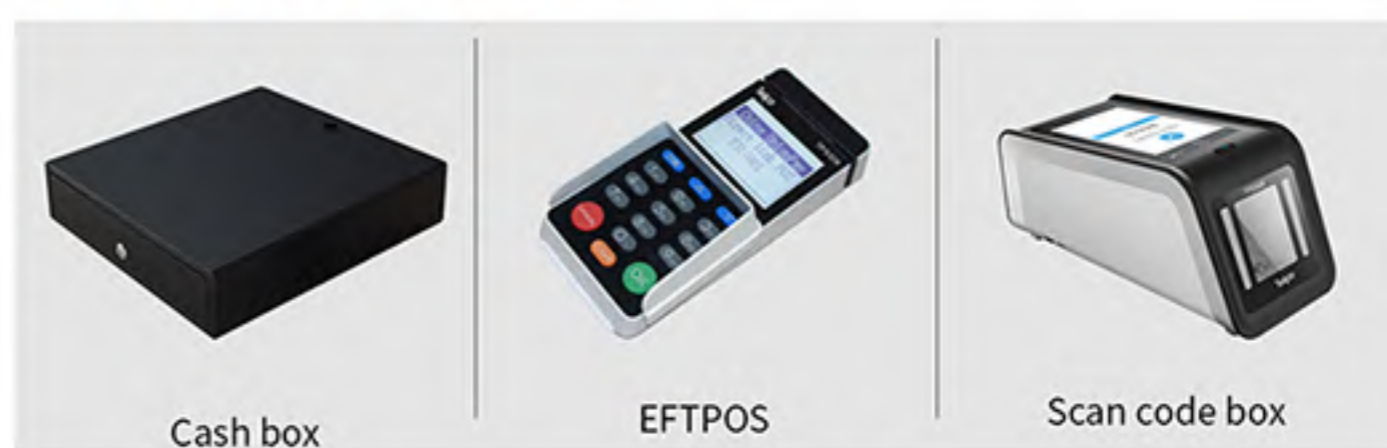

Hotel

C1

AI Cash Register

Specification

OS	Android 7.1 or above
Process	Dual-Core 1.8GHz+Quad-Core 1.4GHz
Memory	4GB RAM, 16GB FLASH, Ext. TF(micro SD) card
Display	Main Display: 15.6-inch, 1920*1080 Customer Display: 10.1-inch, 1024*600 or above (Optional)
Camera(Optional)	3D Depth Sensing Camera (Optional)
Thermal Printer (Optional)	Paper width 80mm, Φ80mm, with auto cutter
Contactless Card Reader (Optional)	ISO14443 Type A/B, Mifare, ISO18092 compliant
Communications	WiFi 802.11b/g/n, Bluetooth 4.0, Ethernet LTE (Optional)
Peripheral Ports	4 USB, 1 micro USB, 1 RJ12, 1 serial port, 1 RJ45, 1 audio jack
Power Supply	Input:100-240VAC. Output:12VDC, 3A or 24V/5A
Others	1 power key
MDM (Optional)	Mobile Device Management

Note: Reserve the right to change the parameters without prior notice.

Accessories (Optional)

Cash box

EFTPOS

Scan code box

Telepower communication Co.,Ltd.

www.telpo.com.cn

Tel:+86-757-86227898